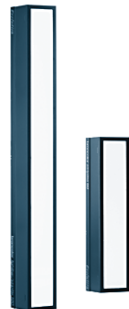

Minicom 40 / RFS
31.405.XX / 31.406.XX

Striplite 120 Evolution
32.303.XX
Striplite 60 Evolution
32.301.XX