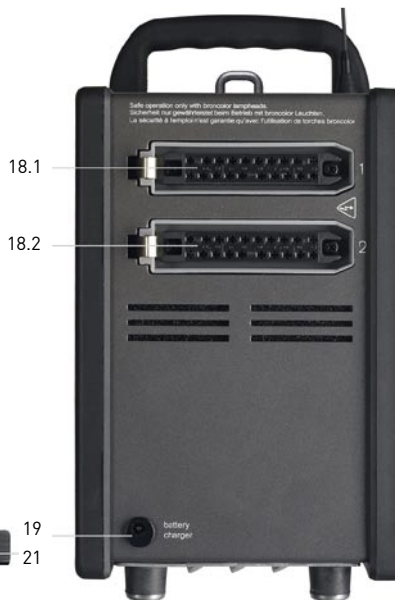

RELIABLE OPERATION

The clearly arranged front panel with a dustproof silicone keypad and digital display minimises operating errors and provides detailed data regarding the selected output values. Wear-free and rugged keys and switches enhance functional reliability. The LCD display shows the selected total energy, and the illuminated keys are easily readable even in a dark environment. When the output is reduced, the excess energy is discharged internally. This means that you always flash with the output you have selected. The visual fire-down indicator shows whether all connected flash tubes have fired and lets you know when the unit is ready for the next shot.