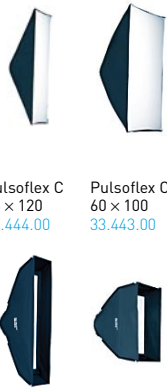

Satellite Staro
33.151.00

Satellite Evolution
33.150.00

Mini-Satellite
33.152.00

Para 170 FB
33.484.00

Para 220 FB
33.485.00

Para 330 FB
33.486.00

Stands are not included

SOFTBOXES