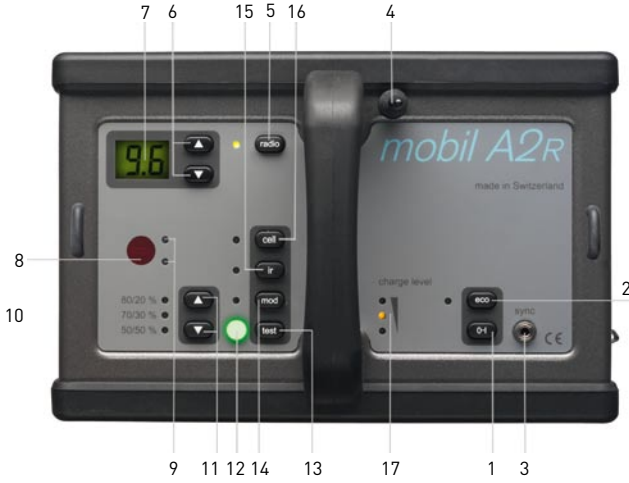

Controls and displays

1. Switch „on/off“
2. „eco“ switch for normal charge
3. Sync socket
4. Radio antenna
5. Radio on/off
6. Master power selector „up/down“
7. Flash energy control display
8. IR receiver cell
9. Photocell
10. Power output distribution display
11. Power output distribution key
12. Green ready lamp
13. Test key
14. Modelling light on / off
15. IR receiver on / off
16. Photocell on / off
17. Battery charge status display
- 18.1. Outlet I
- 18.2. Outlet II
19. Charge socket for battery in power pack
20. Plug-in rechargeable battery
21. Charge socket for rechargeable battery

HIGH PERFORMANCE

At a distance of 2 m (6.5 ft) and with a light angle of 130°, the exposure meter indicates an f-number of 22 4/10.

With a Pulso G lamp and a focussed P70 reflector, more