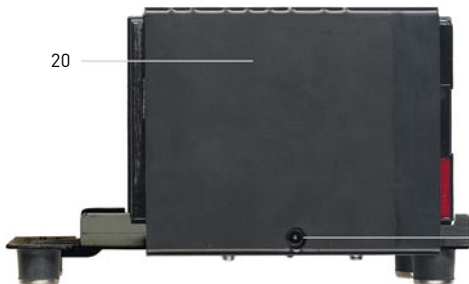

Controls and displays

1. Switch „on/off“
2. „eco“ switch for normal charge
3. Sync socket
4. Radio antenna
5. Radio on/off
6. Master power selector „up/down“
7. Flash energy control display
8. IR receiver cell
9. Photocell
10. Power output distribution display
11. Power output distribution key
12. Green ready lamp
13. Test key
14. Modelling light on / off
15. IR receiver on / off
16. Photocell on / off
17. Battery charge status display
- 18.1. Outlet I
- 18.2. Outlet II
19. Charge socket for battery in power pack
20. Plug-in rechargeable battery
21. Charge socket for rechargeable battery

HIGH PERFORMANCE

At a distance of 2 m (6.5 ft) and with a light angle of 130°, the exposure meter indicates an f-number of 22 4/10.

With a Pulso G lamp and a focussed P70 reflector, more

than 2 additional f-stops are possible: 45 5/10! The automatic switch-off feature protects the battery. The switch-off time delay of the modelling light is selectable. This increases the number of flashes per charge. The halogen modelling light delivers up to 100 W with one Mobilite 2. When operating with two Mobilite 2 lamps, you can plug-in 100 W per lamp.

RADIO RELEASE

The latest-generation RFS triggers the flash unit over distances of approx. 200 m (656 ft) outdoors and is already integrated in the Mobil A2R. The RF signal penetrates thin separating walls. The broncolor RFS transmitter is used for triggering the flash units. In addition to the sync cable connection and the manual release key, the Mobil A2R is also equipped with a selectable photocell.

You can thus trigger flashes wirelessly using the IRX2 infrared transmitter up to a distance of 10 m (33 ft).

ABSOLUTELY AFFORDABLE